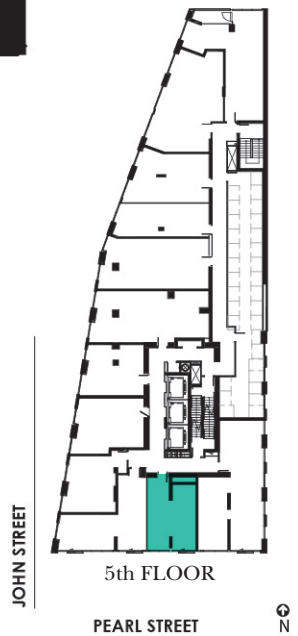

SUITE 502

1 BEDROOM

Suite Area: **457** SQ.FT.

With Juliet Balcony

All areas and stated room dimensions are approximate. Sizes and specifications are subject to change without notice. Actual living area and balcony/terraces may vary from floor stated areas. E. & O.E.