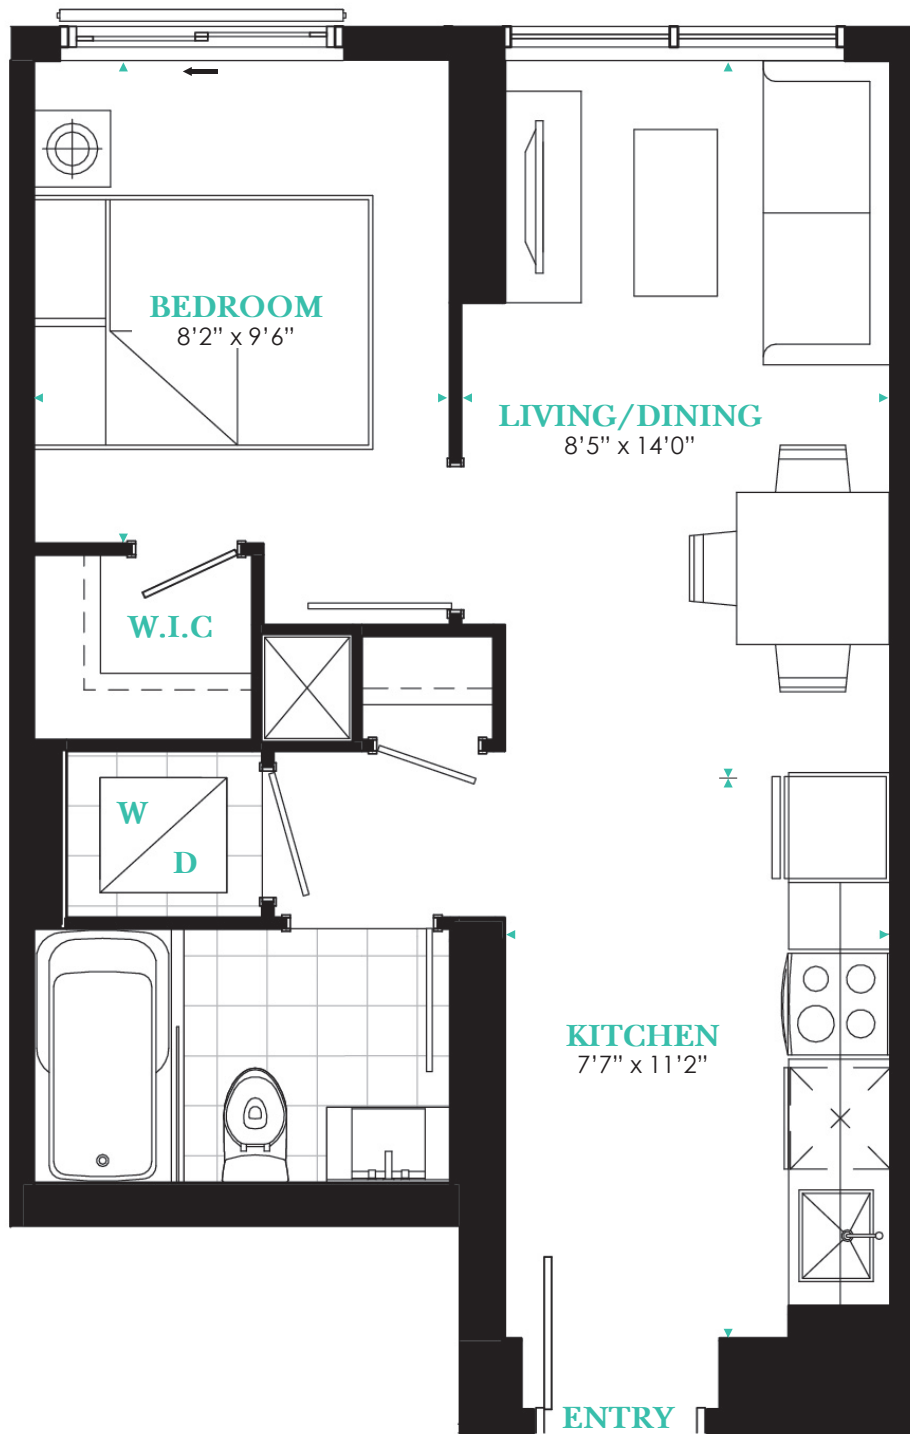

SUITE 502

1 BEDROOM

Suite Area: **457** SQ.FT.

With Juliet Balcony

All areas and stated room dimensions are approximate. Sizes and specifications are subject to change without notice. Actual living area and balcony/terraces may vary from floor stated areas. E. & O.E.